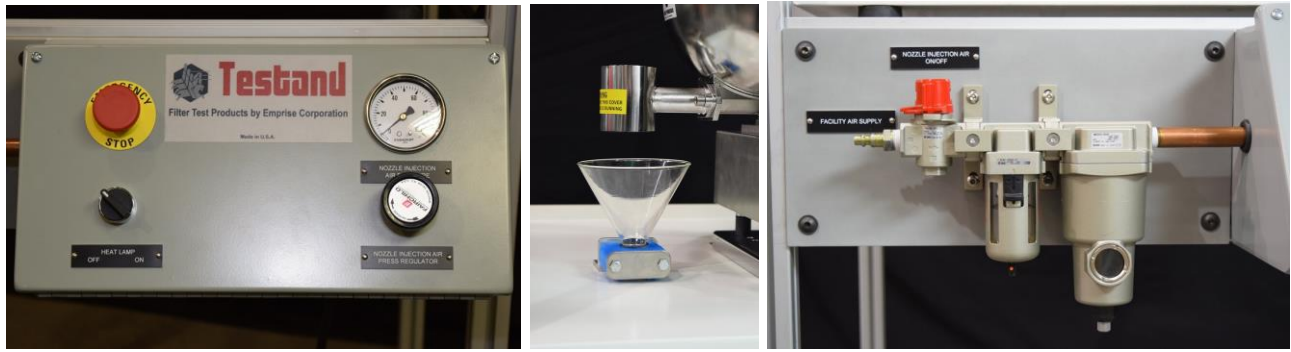

## DF5011 Dust Feeder System For ISO 5011:2014 and SAE J726 air filter testing.

The DF5011 Dust Feeder System is designed specifically for automated air filter test systems used for product development and quality audit using ISO 5011 and SAE J725 gravimetric test methods. The precision weigh scale and variable speed auger provide continuous closed loop control of the gravimetric feed rate. The system can operate stand-a-alone or be interfaced with existing test stand controls for automated start, stop and rate controls.

The dust feeder enclosure has a small footprint and includes castors making it easy to fit into your test lab.